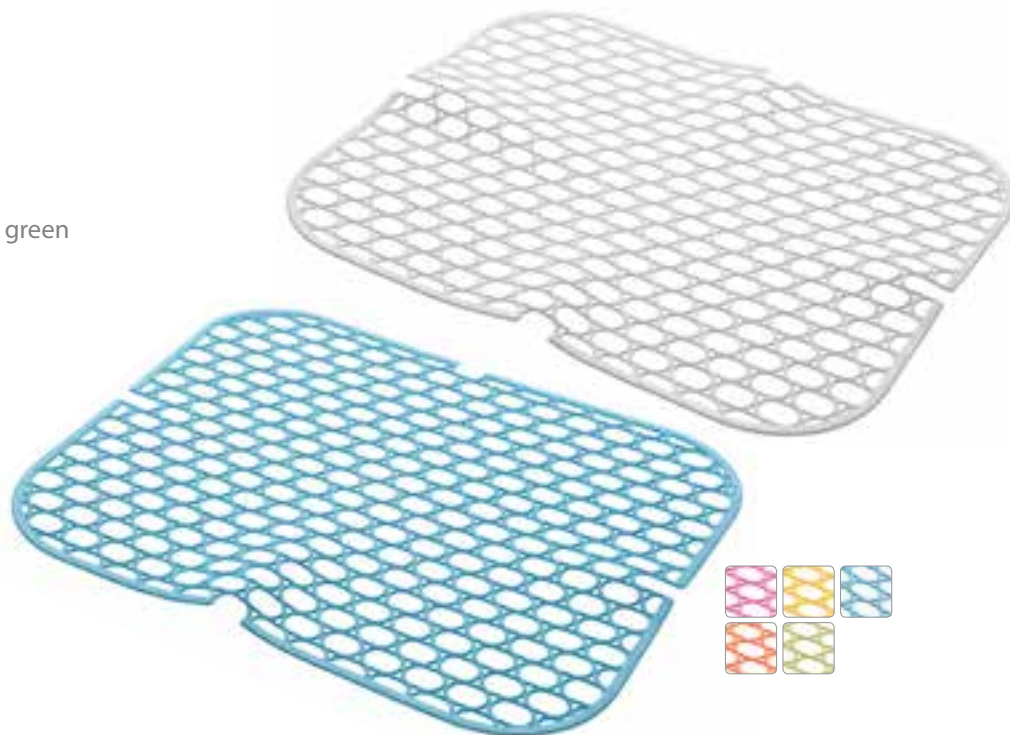

Size: 27x28 cm

Colors: blu, yellow, orange, pink, green

038

Size: 33x41 cm

Colors: white

038C

Size: 33x41 cm

Colors: blu, yellow, orange, pink, green