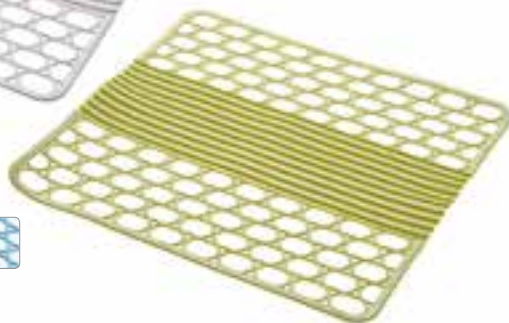

030C

Set 2pz

Size: 30x30 cm

Colors: blu, yellow, orange, pink, green

032

Size: 27x28 cm

Colors: white

032C

Size: 27x28 cm

Colors: blu, yellow, orange, pink, green