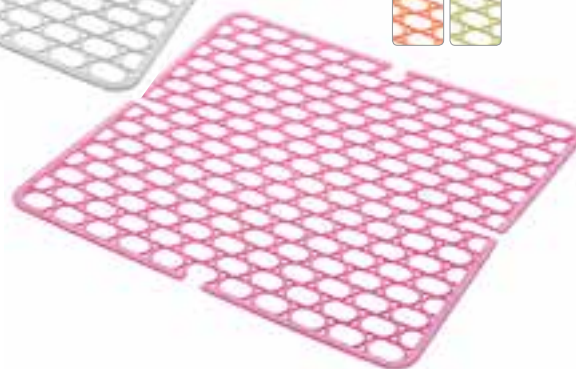

030C

Set 2pz

Size: 30x30 cm

Colors: blu, yellow, orange, pink, green

032

Size: 27x28 cm

Colors: white

032C

Size: 27x28 cm

Colors: blu, yellow, orange, pink, green