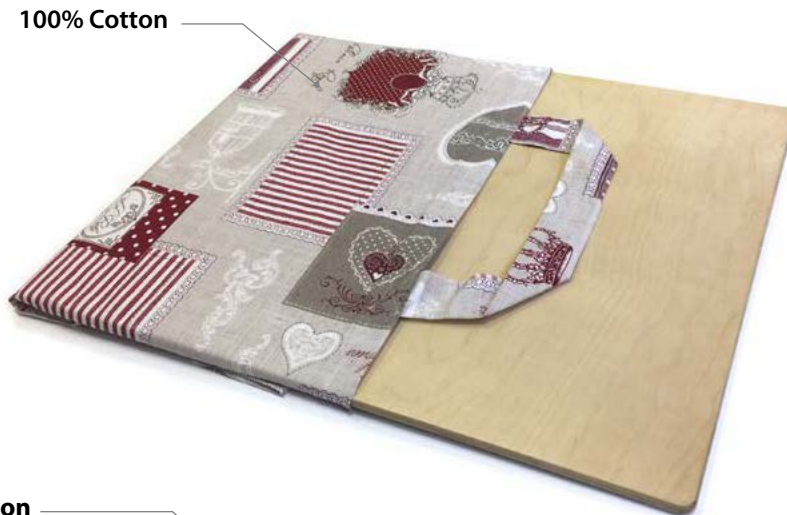

Pratica maniglia per trasportarlo o appenderlo
Useful handles for transport and hanging

100% Cotton