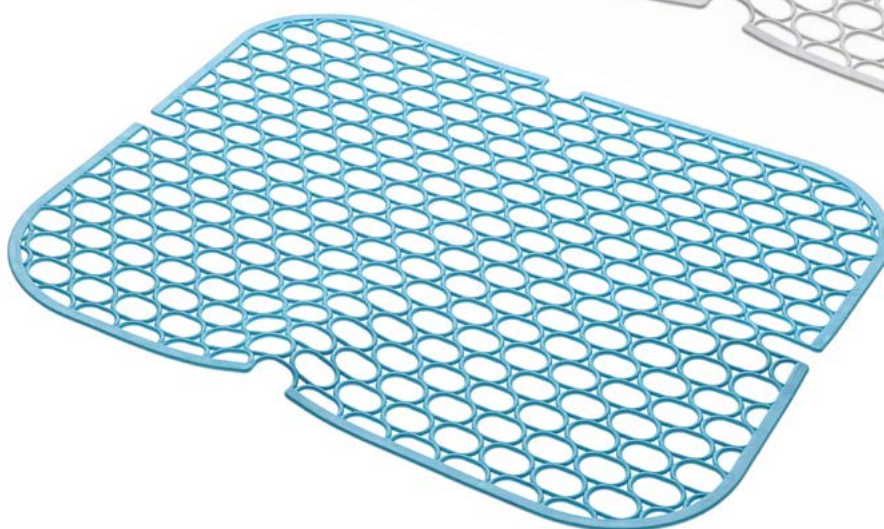

038

Tappeto rettangolare bianco
Rectangular sink mat white

Size: 33x41 cm

Colors: white

038C

Tappeto rettangolare colorato
Colored rectangular sink mat

Size: 33x41 cm

Colors: blue, yellow, orange, pink, green

Utilizzabili su entrambi i lati

Usable on both sides