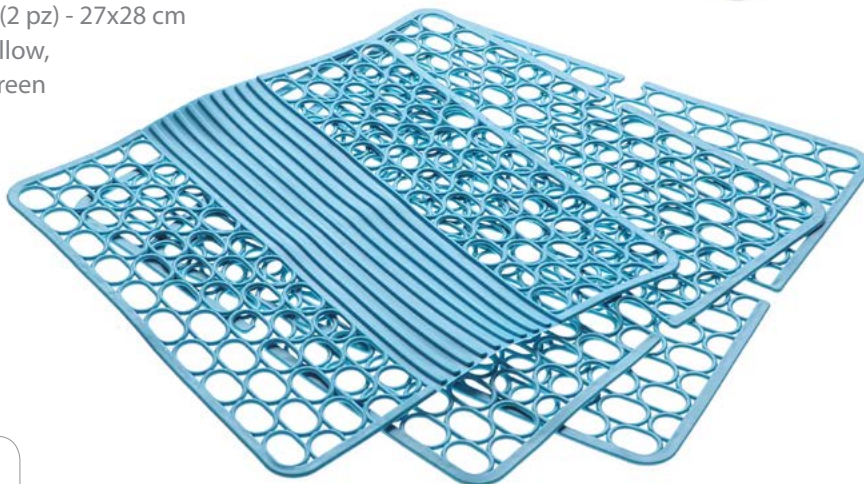

140 

Set 3 pz

Size: 30x30 cm (2 pz) - 27x28 cm

Colors: white

140C 

Set 3 pz

Size: 30x30 cm (2 pz) - 27x28 cm

Colors: blue, yellow,
orange, pink, green