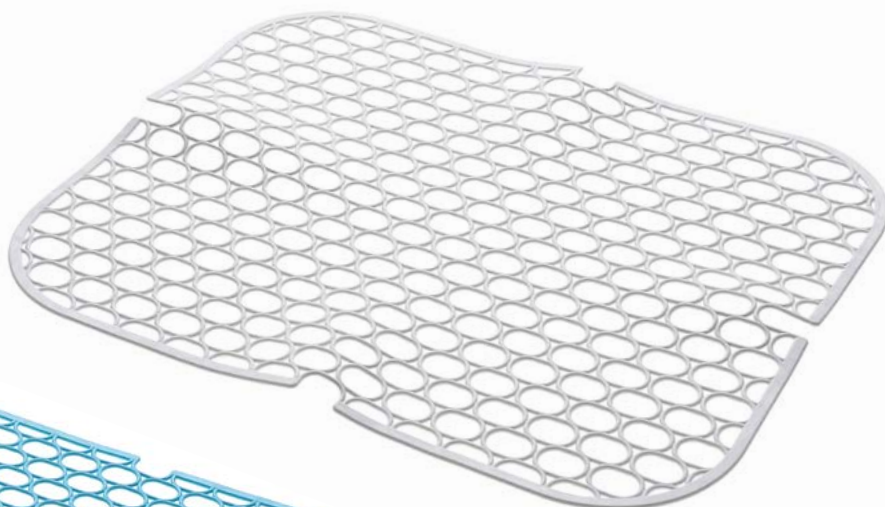

038

Tappeto rettangolare bianco
Rectangular sink mat white

Size: 33x41 cm

Colors: white

038C

Tappeto rettangolare colorato
Colored rectangular sink mat

Size: 33x41 cm

Colors: blue, yellow, orange, pink, green

Utilizzabili su entrambi i lati

Usable on both sides