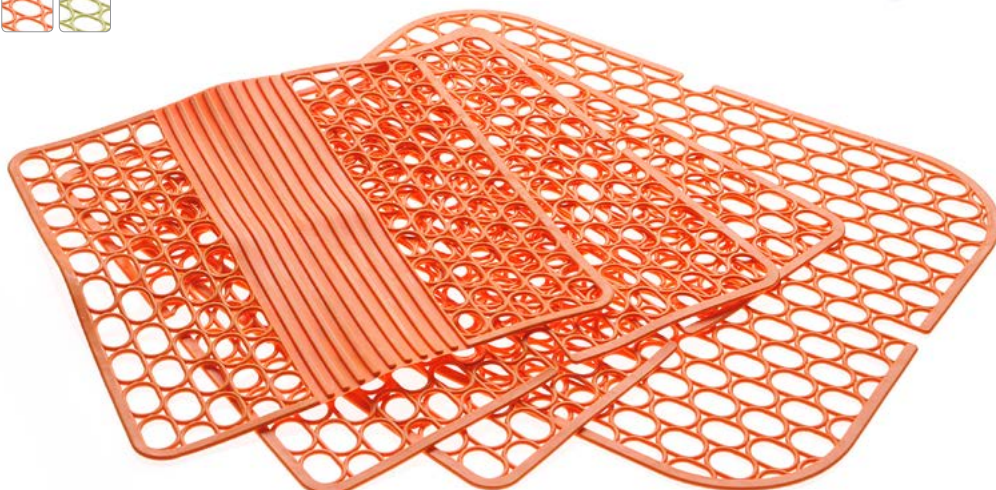

160

Set 4 pz

Size: 30x30 cm (2 pz)
- 33x41 cm - 27x28 cm

Colors: white

160C

Set 4 pz

Size: 30x30 cm (2 pz)
- 33x41 cm - 27x28 cm

Colors: blue, yellow,
orange, pink, green