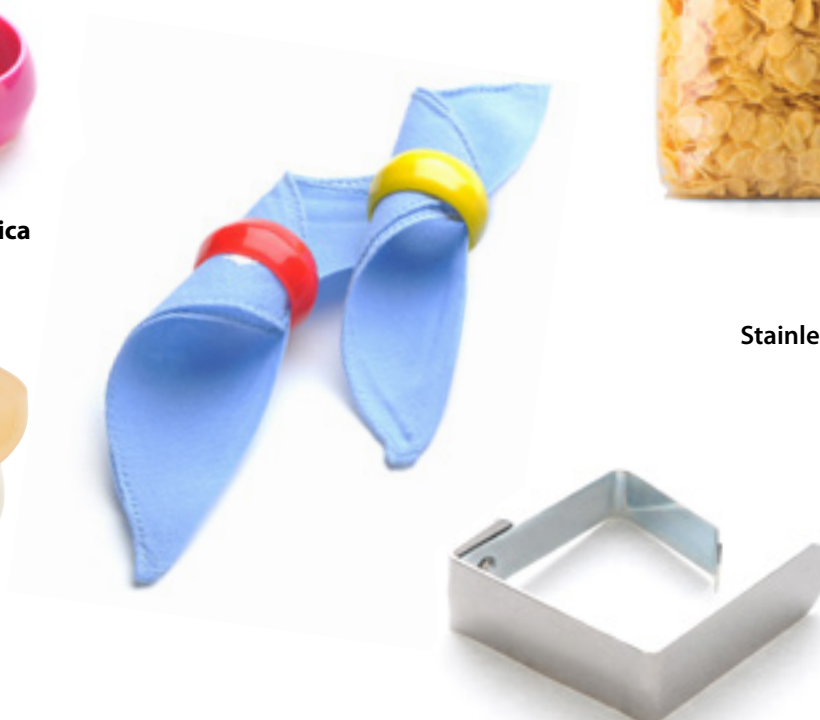

Fermatovaglia inox

Stainless tableclothes-stoppers

Size: 6x6 cm